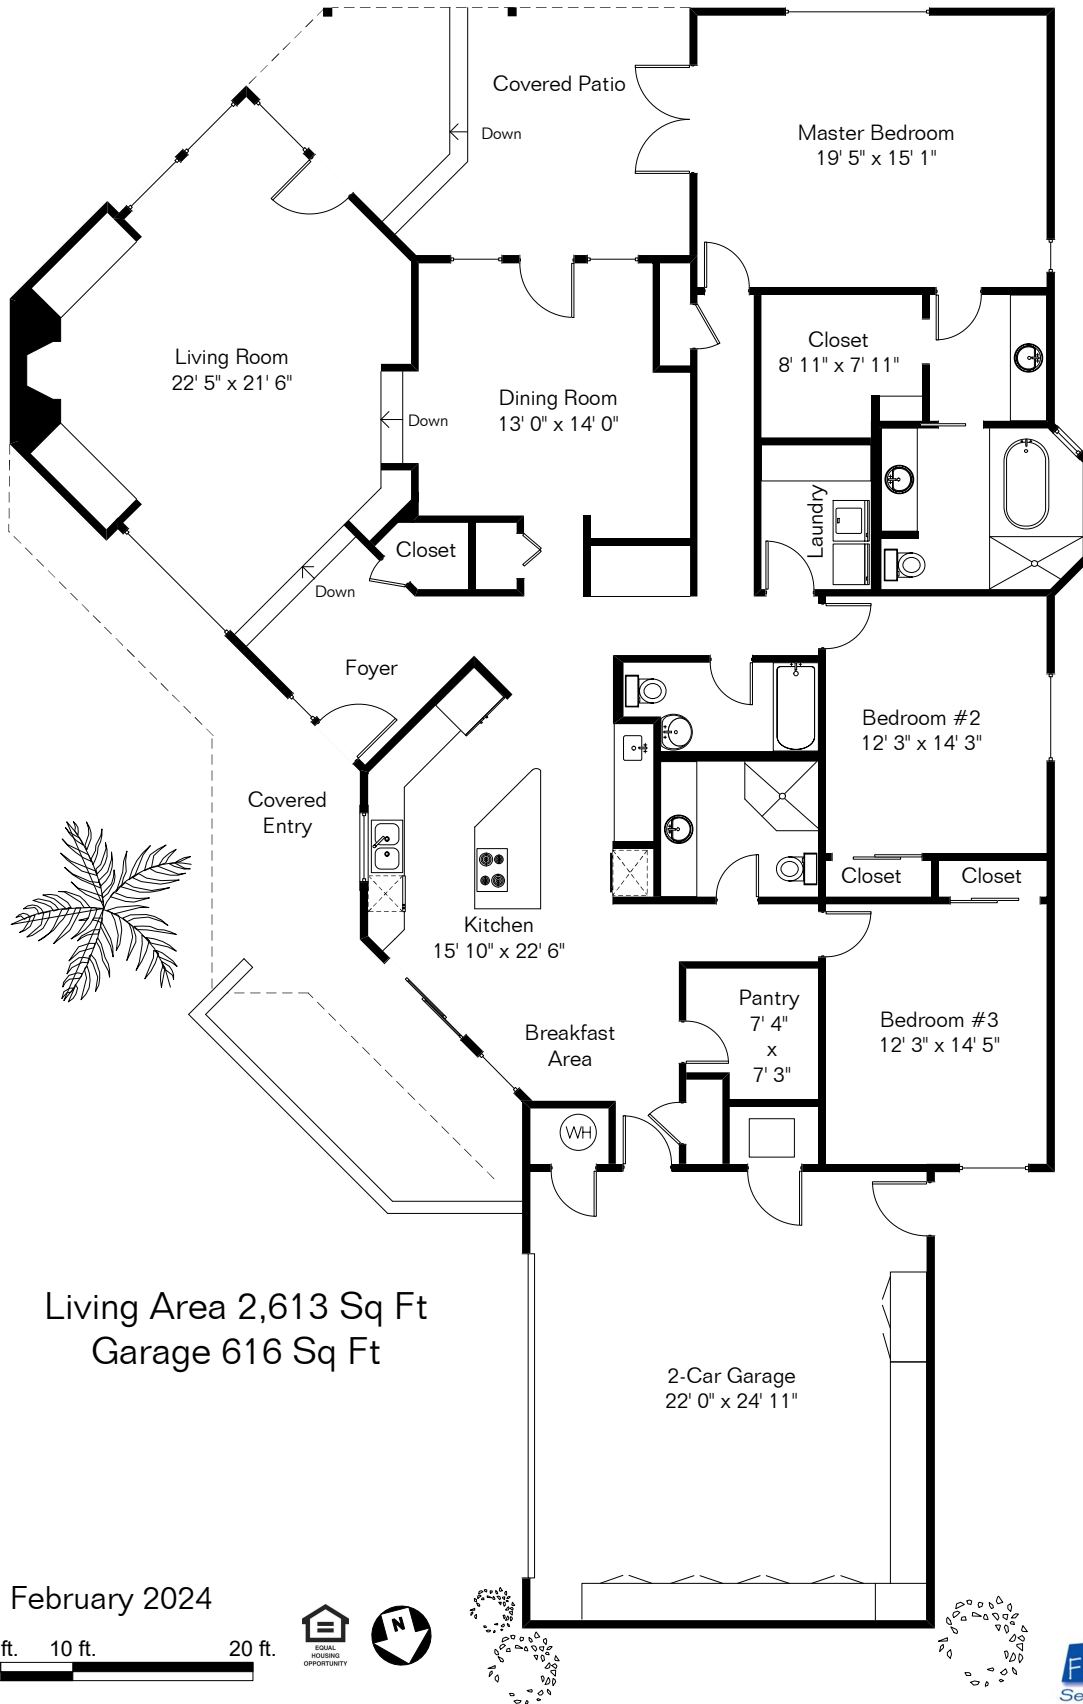

The square footages and room size information are deemed to be reliable but are not guaranteed and should be independently verified. This drawing is for marketing purposes only.

5590 E Circulo Terra

Living Area 2,613 Sq Ft
Garage 616 Sq Ft

Site Visit February 2024

Copyright 2024 Floor Plans First! LLC
All Rights Reserved.

Floor Plans First!
See the Floor Plan First!

FloorPlansFirst.com™
(520) 881-1500